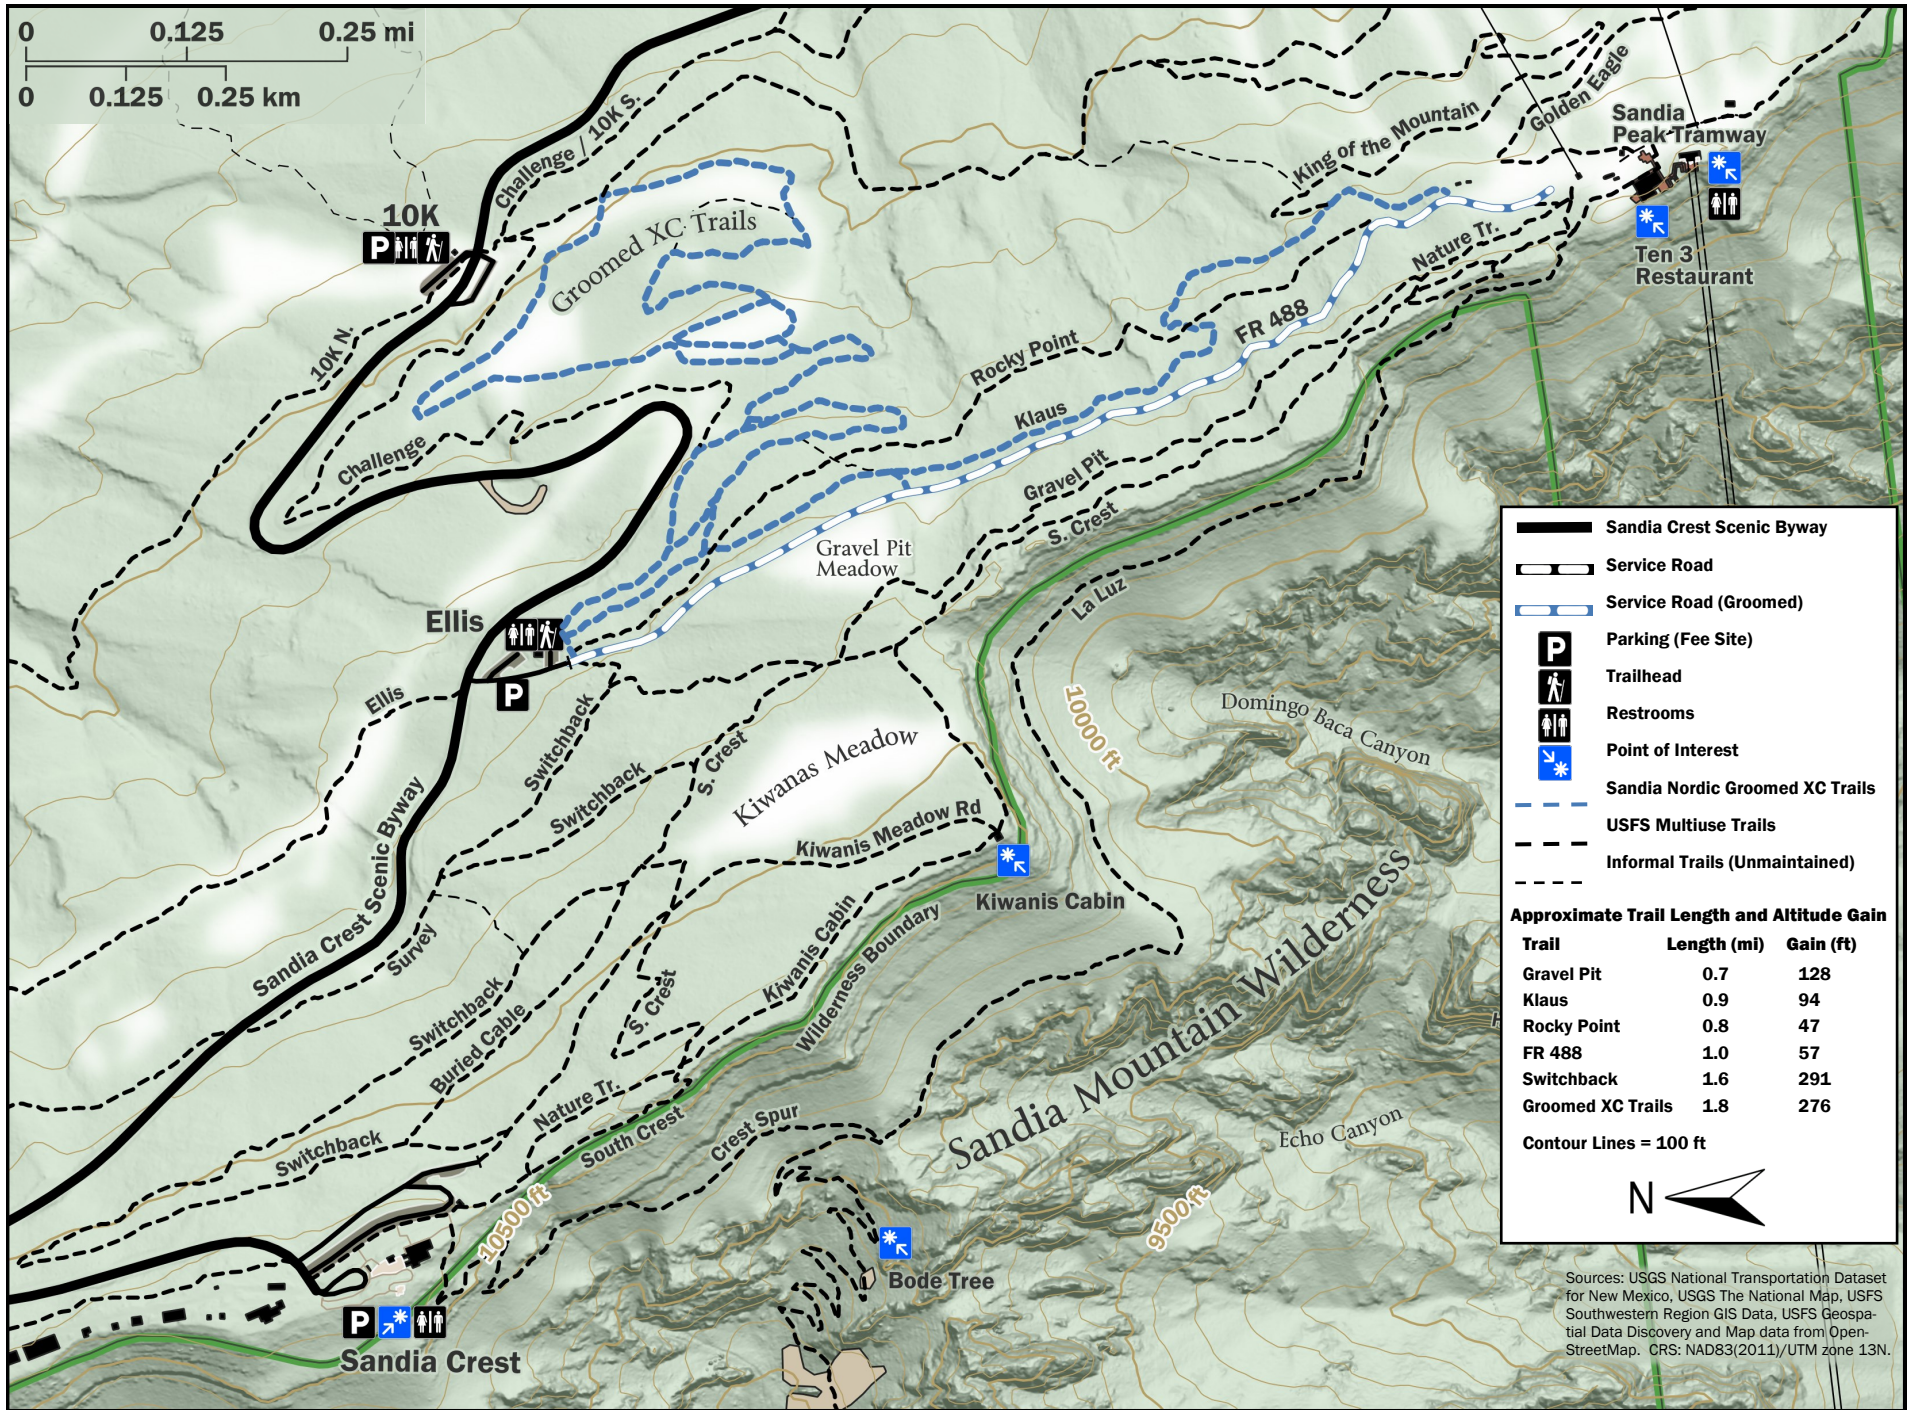

Sandia Nordic Ski Club Groomed Cross Country Trail System

Sources: USGS National Transportation Dataset for New Mexico, USGS The National Map, USFS Southwestern Region GIS Data, USFS Geospatial Data Discovery and Map data from OpenStreetMap. CRS: NAD83(2011)/UTM zone 13N.

Cartography by: The Browning Workshop 11/3/2023