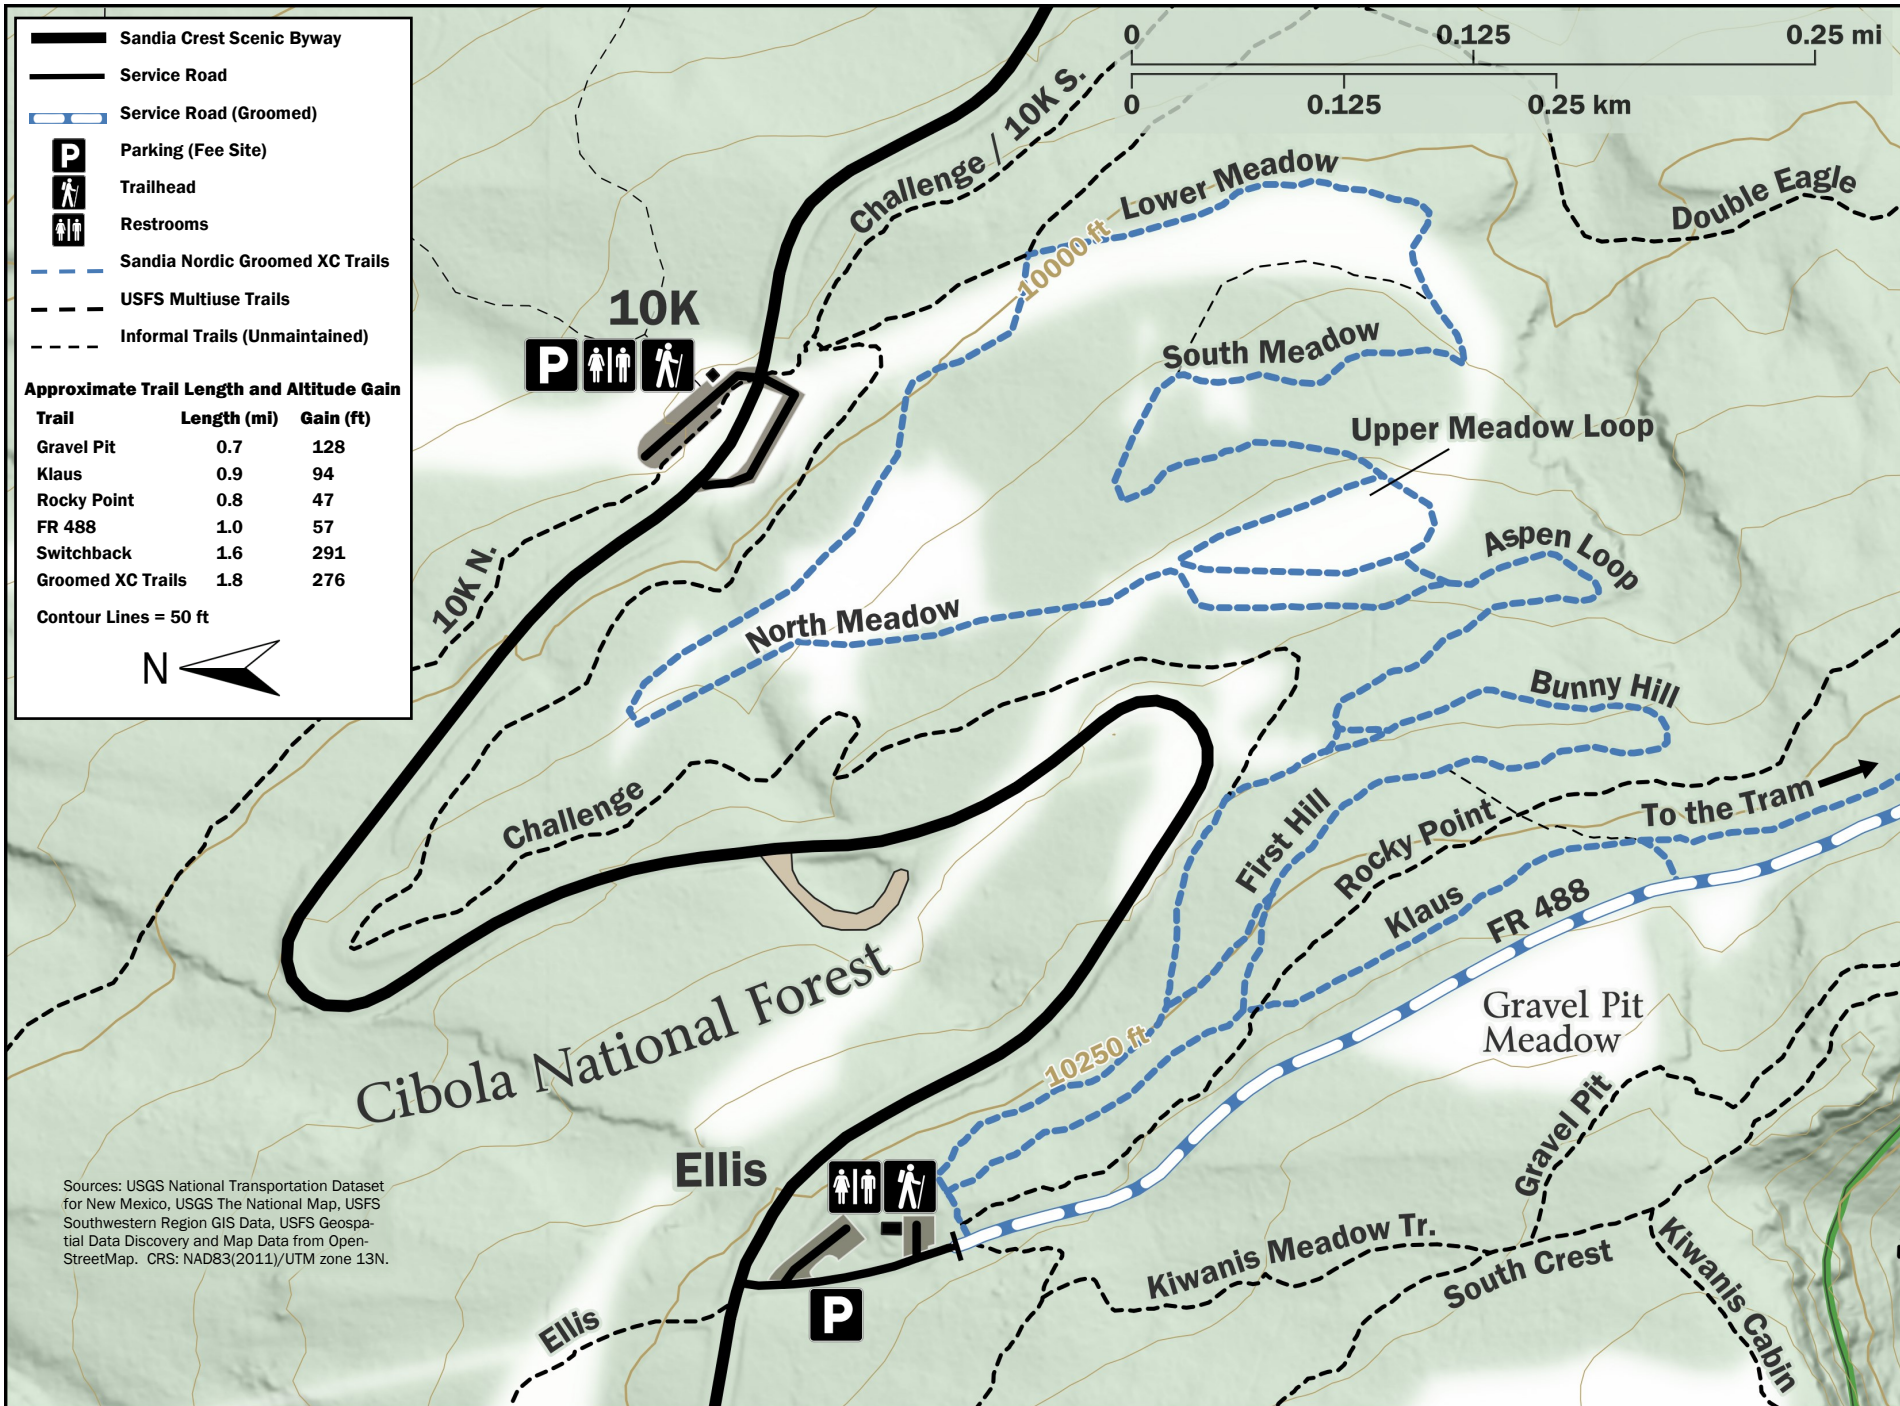

Sandia Nordic Ski Club Groomed XC Trails

Sources: USGS National Transportation Dataset for New Mexico, USGS The National Map, USFS Southwestern Region GIS Data, USFS Geospatial Data Discovery and Map Data from OpenStreetMap. CRS: NAD83(2011)/UTM zone 13N.

Cartography by: The Browning Workshop 11/3/2023